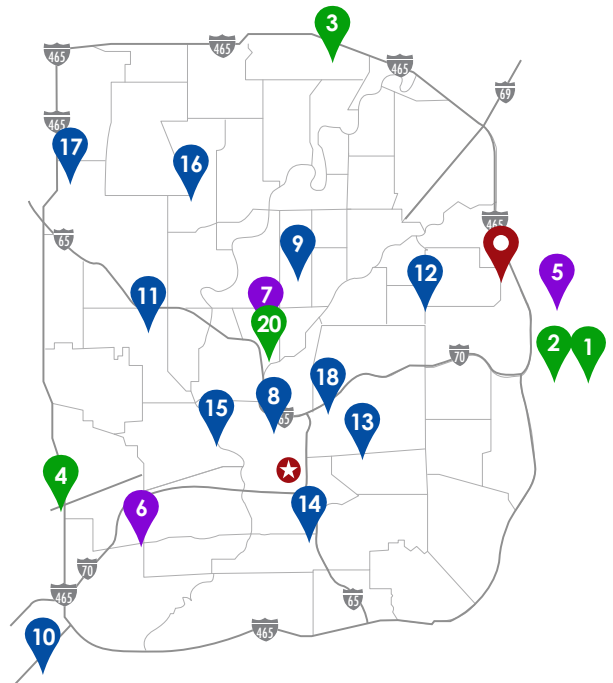

WorkOne Indy is powered by:

Empl[★]Indy

WORKONE INDY SERVICE LOCATIONS AND HOURS

WORKONE INDY (FULL SERVICE LOCATION)

4410 N. SHADELAND AVENUE

8:00AM-4:30PM MON/TUE/WED/FRI

8:00AM-2:30PM THU

In addition to our full service location, WorkOne Indy career navigators are available at the locations and times below. See more at workoneindy.com

ADULT EDUCATION LOCATIONS:

1. Warren Twp. at Highlander Park	10502 E. 21st St.	8:00AM-Noon	Wednesdays
2. Warren Twp. Walker Career Center	9651 E. 21st St.	1:00-4:30PM	Wednesdays
3. Washington Twp. at Northview MS	8401 Westfield Blvd.	10:00AM-2:00PM	Thursdays School Year Thursdays Summer
4. Wayne Twp. at Ben Davis University	1155 S. High School Rd.	10:00AM-Noon 10:00AM-1:00PM	Tuesdays

COMMUNITY PARTNER LOCATIONS

5. CAFE (Far Eastside)	8902 E. 38th St.	10:00AM-4:30PM	Wednesdays
6. Community Caring & Sharing Center	2380 Holt Rd.	2:30-5:00PM	First Tuesday of Month
7. Fathers and Families	2835 N Illinois St.	9:00AM-Noon	Tuesdays

INDIANAPOLIS PUBLIC LIBRARY BRANCHES

8. Central	40 E. St. Clair St.	2:00-5:00PM	First & Third Tuesday of Month
9. College	4180 N. College Ave.	10:00AM-2:00PM	First & Third Thursday of Month
10. Decatur	5301 Kentucky Ave.	2:00-5:00PM	First & Third Friday of Month
11. Eagle	3325 Lowry Rd.	2:30-4:30PM	First & Third Wednesday of Month
12. East 38th St.	5420 E. 38th St.	1:00-4:30PM	Second & Fourth Wednesday of Month
13. East Washington	2822 E. Washington St.	10:00AM-12:30PM	First & Third Tuesday of Month
14. Garfield	2502 Shelby St.	10:00AM-12:30PM	Second & Fourth Tuesday of Month
15. Haughville	2121 W. Michigan St.	10:00AM-2:00PM	Second & Fourth Thursday of Month
16. Michigan Road	6201 N. Michigan Rd.	10:00AM-1:00PM	First & Third Wednesday of Month
17. Pike	6525 Zionsville Rd.	1:30-4:30PM	First & Third Tuesday of Month
18. Spades Park	1801 Nowland Ave.	2:00-5:00PM	Second & Fourth Thursday of Month