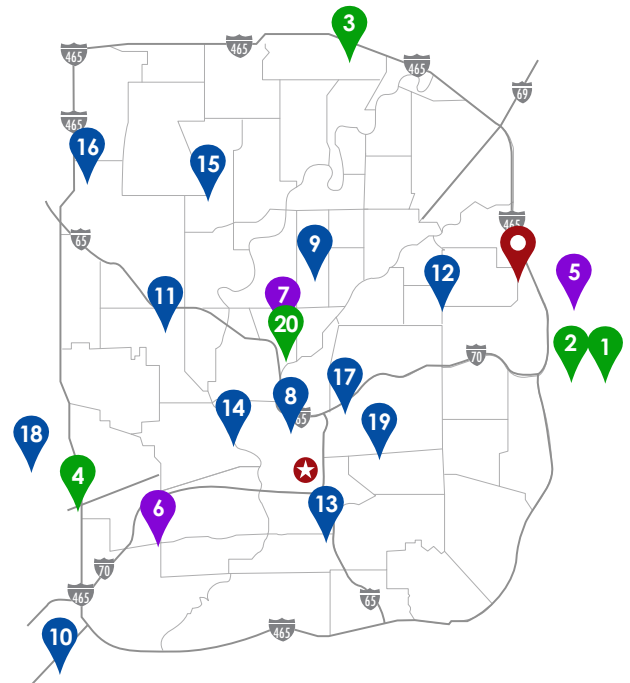

WorkOne Indy is powered by:

Empl[★]Indy

WORKONE INDY SERVICE LOCATIONS AND HOURS

WORKONE INDY (FULL SERVICE LOCATION)

4410 N. SHADELAND AVENUE

8:00AM-4:30PM MON/TUE/WED/FRI

8:00AM-2:30PM THU

In addition to our full service location, WorkOne Indy career navigators are available at the locations and times below. See more at workoneindy.com

ADULT EDUCATION LOCATIONS:

- | | | | |
|-------------------------------------|-------------------------|----------------|-----------------------|
| 1. Warren Twp. at Highlander Park | 10502 E. 21st St. | 8:00AM-Noon | Wednesdays |
| 2. Warren Twp. Walker Career Center | 9651 E. 21st St. | 1:00-4:30PM | Wednesdays |
| 3. Washington Twp. at Northview MS | 8401 Westfield Blvd. | 10:00AM-2:00PM | Thursdays School Year |
| | | 10:00AM-Noon | Thursdays Summer |
| 4. Wayne Twp. at Ben Davis U | 1155 S. High School Rd. | 10:00AM-1:00PM | Tuesdays |

COMMUNITY PARTNER LOCATIONS

- | | | | |
|--------------------------------------|---------------------|----------------|------------------------|
| 5. CAFE (Far Eastside) | 8902 E. 38th St. | 10:00AM-4:30PM | Wednesdays |
| 6. Community Caring & Sharing Center | 2380 Holt Rd. | 2:30-5:00PM | First Tuesday of Month |
| 7. Fathers and Families | 2835 N Illinois St. | 9:00AM-Noon | Tuesdays |